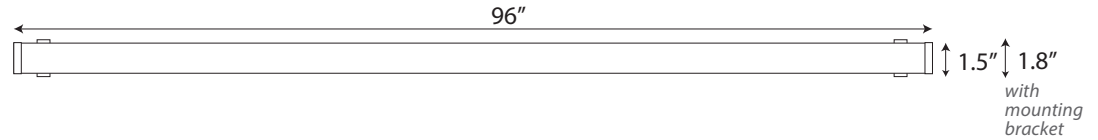

LED VAPOR TIGHT STRIP

TECHNICAL PRODUCT INFORMATION

Average Rated Life: 50,000H

CRI: 80

Power Factor: ≥0.91

Operating Temperature: -22°F to 113°F

ORDERING INFORMATION

SPECIFICATIONS

TYPE	WATTS	VOLTS	ORDERING CODE	DESCRIPTION	CCT (K)	LUMENS
4'	30	120-277	VT30US440P	30W 4' LED VAPOR TIGHT 120-277V 4000K PREM	4000	3,900
			VT30US450P	30W 4' LED VAPOR TIGHT 120-277V 5000K PREM	5000	
8'	55		VT55US840P	55W 8' LED VAPOR TIGHT 120-277V 4000K PREM	4000	7,150
			VT55US850P	55W 8' LED VAPOR TIGHT 120-277V 5000K PREM	5000	

PART NUMBER MATRIX

XX (PRODUCT FAMILY)	XX (WATTAGE)	X (VOLTAGE)	XX (SHAPE)	XX (CCT)	X (DLC RATING)
VT = LED VAPOR TIGHT	30 = 30W 55 = 55W	U = 120-277V	S4 = 4' S8 = 8'	40 = 4000K 50 = 5000K	P = DLC PREMIUM

ACCESSORIES:

IMAGE	ORDERING CODE	DESCRIPTION	QTY/CASE	ACCESSORY USE
A	VTAM01	4' VAPOR TIGHT SUSPENSION MOUNT KIT	10	Used to suspend 4' Vapor Tight light
B	VTAM02	8' VAPOR TIGHT SUSPENSION MOUNT KIT	10	Used to suspend 8' Vapor Tight light