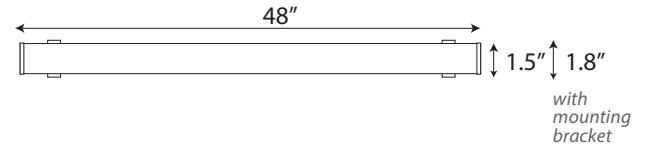

LED VAPOR TIGHT STRIP

TECHNICAL PRODUCT INFORMATION

Average Rated Life: 50,000H

CRI: 80

Power Factor: ≥0.91

Operating Temperature: -22°F to 113°F

ORDERING INFORMATION

SPECIFICATIONS

TYPE	WATTS	VOLTS	ORDERING CODE	DESCRIPTION	CCT (K)	LUMENS
4'	30	120-277	VT30US440P	30W 4' LED VAPOR TIGHT 120-277V 4000K PREM	4000	3,900
			VT30US450P	30W 4' LED VAPOR TIGHT 120-277V 5000K PREM	5000	
8'	55		VT55US840P	55W 8' LED VAPOR TIGHT 120-277V 4000K PREM	4000	7,150
			VT55US850P	55W 8' LED VAPOR TIGHT 120-277V 5000K PREM	5000	

PART NUMBER MATRIX

XX (PRODUCT FAMILY)	XX (WATTAGE)	X (VOLTAGE)	XX (SHAPE)	XX (CCT)	X (DLC RATING)
VT = LED VAPOR TIGHT	30 = 30W 55 = 55W	U = 120-277V	S4 = 4' S8 = 8'	40 = 4000K 50 = 5000K	P = DLC PREMIUM