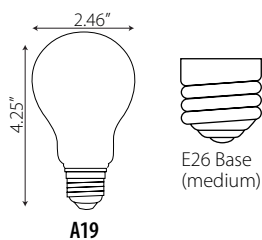

Eco Halogen A-Line A19

Technical Product Information

Rated Life: 1,000 H

Voltage: 120V

CCT: 3000K

CRI: 100

SHAPE	WATTS	DESCRIPTION	ORDERING CODE	CASE QUANTITY	FINISH	LUMENS
A19	43	43W A19 2PK MED 120V FR 1,000H	HL-43520FR4	10	FROST	790
	72	72W A19 2PK MED 120V CL 1,000H	HL-72520CL4	10	CLEAR	1,490
	72	72W A19 2PK MED 120V FR 1,000H	HL-72520FR4	10	FROST	1,490

* Means these bulbs meet federal efficiency standards