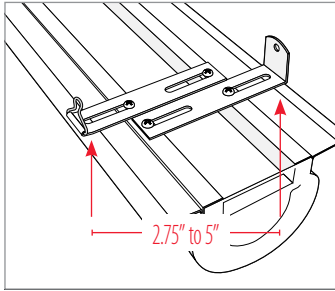

Dimming: 0-10V

Special Features for Easy Install:

Mounting hooks easily help hang retrofit to become hands free to finish installation.

Hands are free to affix retrofit mounting brackets into place. Groove in bracket reinforces strip wall for self-tapping screw insertion.