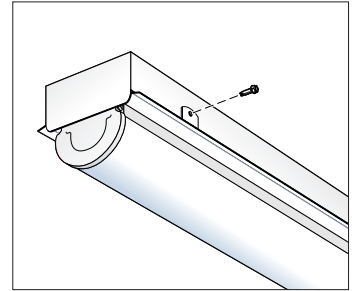

Dimming: 0-10V

Special Features for Easy Install:

Mounting hooks easily help hang retrofit to become hands free to finish installation.

Hands are free to affix retrofit mounting brackets into place. Groove in bracket reinforces strip wall for self-tapping screw insertion.