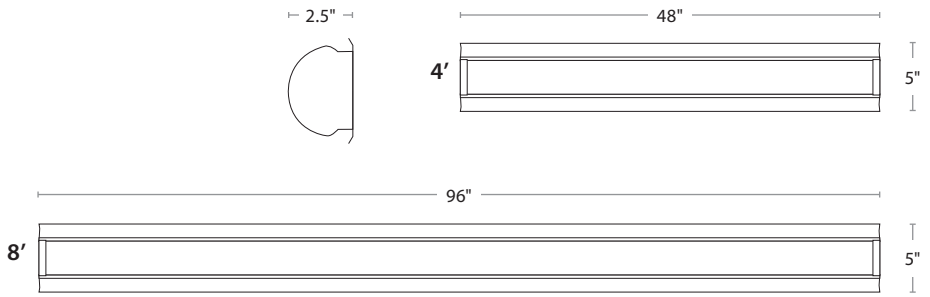

LED STRIP RETROFIT

SPECIFICATIONS

Average Rated Life: 100,000H

CRI: 80

Power Factor: ≥ 0.95

Beam Angle: 110°

Operating Temperature: -4°F to 113°F

Volts: 120-277

Dimming: 0-10V