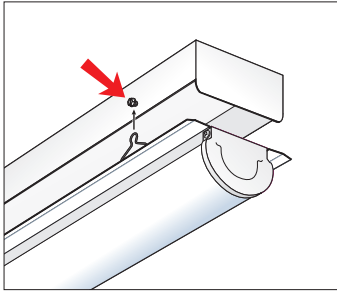

Dimming: 0-10V

Special Features for Easy Install:

Mounting hooks easily help hang retrofit to become hands free to finish installation.

Hands are free to affix retrofit mounting brackets into place. Groove in bracket reinforces strip wall for self-tapping screw insertion.