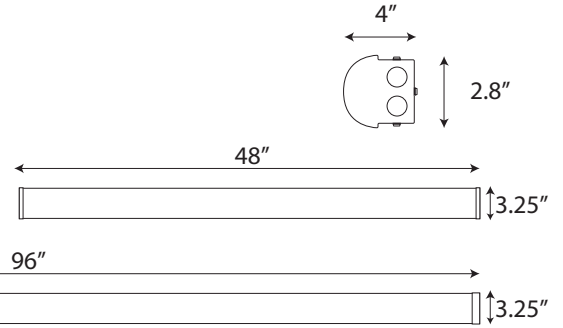

ORDERING INFORMATION

4'

WATTS	VOLTS	DESCRIPTION	ORDERING CODE	CCT (K)	LUMENS
24	120-277	24W 4FT LED STRIP FIXTURE QC 3500K	SF24UQS435DL	3500	3,120
		24W 4FT LED STRIP FIXTURE QC 4000K	SF24UQS440DL	4000	
40		40W 4FT LED STRIP FIXTURE QC 3500K	SF40UQS435DL	3500	5,200
		40W 4FT LED STRIP FIXTURE QC 4000K	SF40UQS440DL	4000	
		40W 4FT LED STRIP FIXTURE QC 5000K	SF40UQS450DL	5000	