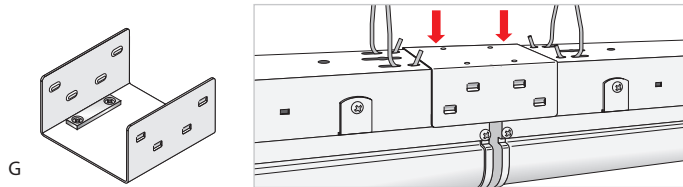

SFAM03

SFAM04

IMAGE	DESCRIPTION	ORDERING CODE	ACCESSORY USE
C	STRIP FIXTURE T-GRID FLUSH MOUNT KIT	SFAM03	Used to mount 4' & 8' Strip Fixtures to T-grid ceiling
D	STRIP FIXTURE 30 DEGREE ANGLE WALL WASHER MOUNT KIT	SFAM04	Used to mount 4' & 8' Strip Fixtures to T-grid ceiling at 30 degree angle

SFAM06, SFAM07

SFAM08

IMAGE	DESCRIPTION	ORDERING CODE	ACCESSORY USE
E	STRIP FIXTURE 4' 14G WIRE HARNESS CONNECTING KIT	SFAM06	Used to connect two or more strip fixtures together from one power source
F	STRIP FIXTURE 8' 14G WIRE HARNESS CONNECTING KIT	SFAM07	Used to connect two or more strip fixtures together from one power source
G	STRIP FIXTURE ALIGNMENT BRACKET	SFAM08	Used to align two strip fixtures together