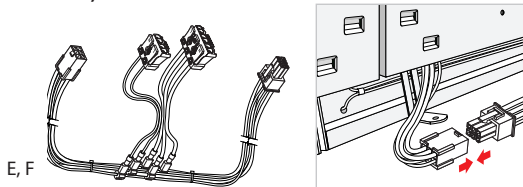

PRODUCT OVERVIEW

ACCESSORIES

SFAM01

SFAM02

IMAGE	WEIGHT RATING	DESCRIPTION	ORDERING CODE	ACCESSORY USE
A	-	STRIP FIXTURE JUNCTION MOUNT KIT	SFAM01	Used to mount 4' & 8' Strip Fixtures to junction box
B	25LBS	STRIP FIXTURE SUSPENSION MOUNT KIT	SFAM02	Used to suspend 4' & 8' Strip Fixtures from ceiling NOTE: Two kits needed for 8' assembly. Cable is 5'.

SFAM03

SFAM04

IMAGE	DESCRIPTION	ORDERING CODE	ACCESSORY USE
C	STRIP FIXTURE T-GRID FLUSH MOUNT KIT	SFAM03	Used to mount 4' & 8' Strip Fixtures to T-grid ceiling
D	STRIP FIXTURE 30 DEGREE ANGLE WALL WASHER MOUNT KIT	SFAM04	Used to mount 4' & 8' Strip Fixtures to T-grid ceiling at 30 degree angle

SFAM06, SFAM07

SFAM08

IMAGE	DESCRIPTION	ORDERING CODE	ACCESSORY USE
E	STRIP FIXTURE 4' 14G WIRE HARNESS CONNECTING KIT	SFAM06	Used to connect two or more strip fixtures together from one power source
F	STRIP FIXTURE 8' 14G WIRE HARNESS CONNECTING KIT	SFAM07	Used to connect two or more strip fixtures together from one power source
G	STRIP FIXTURE ALIGNMENT BRACKET	SFAM08	Used to align two strip fixtures together