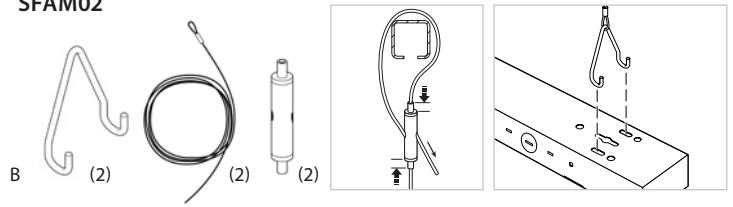

PRODUCT OVERVIEW

ACCESSORIES

SFAM01

SFAM02

IMAGE	WEIGHT RATING	DESCRIPTION	ORDERING CODE	ACCESSORY USE
A	-	STRIP FIXTURE JUNCTION MOUNT KIT	SFAM01	Used to mount 4' & 8' Strip Fixtures to junction box
B	25LBS	STRIP FIXTURE SUSPENSION MOUNT KIT	SFAM02	Used to suspend 4' & 8' Strip Fixtures from ceiling NOTE: Two kits needed for 8' assembly. Cable is 5'.

SFAM03

SFAM04

IMAGE	DESCRIPTION	ORDERING CODE	ACCESSORY USE
C	STRIP FIXTURE T-GRID FLUSH MOUNT KIT	SFAM03	Used to mount 4' & 8' Strip Fixtures to T-grid ceiling
D	STRIP FIXTURE 30 DEGREE ANGLE WALL WASHER MOUNT KIT	SFAM04	Used to mount 4' & 8' Strip Fixtures to T-grid ceiling at 30 degree angle