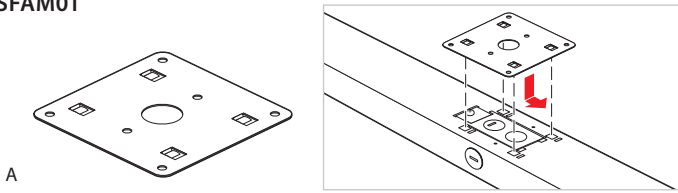

8'

WATTS	VOLTS	DESCRIPTION	ORDERING CODE	CCT (K)	LUMENS
50	120-277	50W 8FT LED STRIP FIXTURE QC 3500K	SF50UQS835DL	3500	6,500
		50W 8FT LED STRIP FIXTURE QC 4000K	SF50UQS840DL	4000	
		50W 8FT LED STRIP FIXTURE QC 5000K	SF50UQS850DL	5000	
64		64W 8FT LED STRIP FIXTURE QC 3500K	SF64UQS835DL	3500	8,320
		64W 8FT LED STRIP FIXTURE QC 4000K	SF64UQS840DL	4000	
		64W 8FT LED STRIP FIXTURE QC 5000K	SF64UQS850DL	5000	

PRODUCT OVERVIEW

ACCESSORIES

SFAM01

SFAM02

IMAGE	WEIGHT RATING	DESCRIPTION	ORDERING CODE	ACCESSORY USE
A	-	STRIP FIXTURE JUNCTION MOUNT KIT	SFAM01	Used to mount 4' & 8' Strip Fixtures to junction box
B	25LBS	STRIP FIXTURE SUSPENSION MOUNT KIT	SFAM02	Used to suspend 4' & 8' Strip Fixtures from ceiling NOTE: Two kits needed for 8' assembly. Cable is 5'.