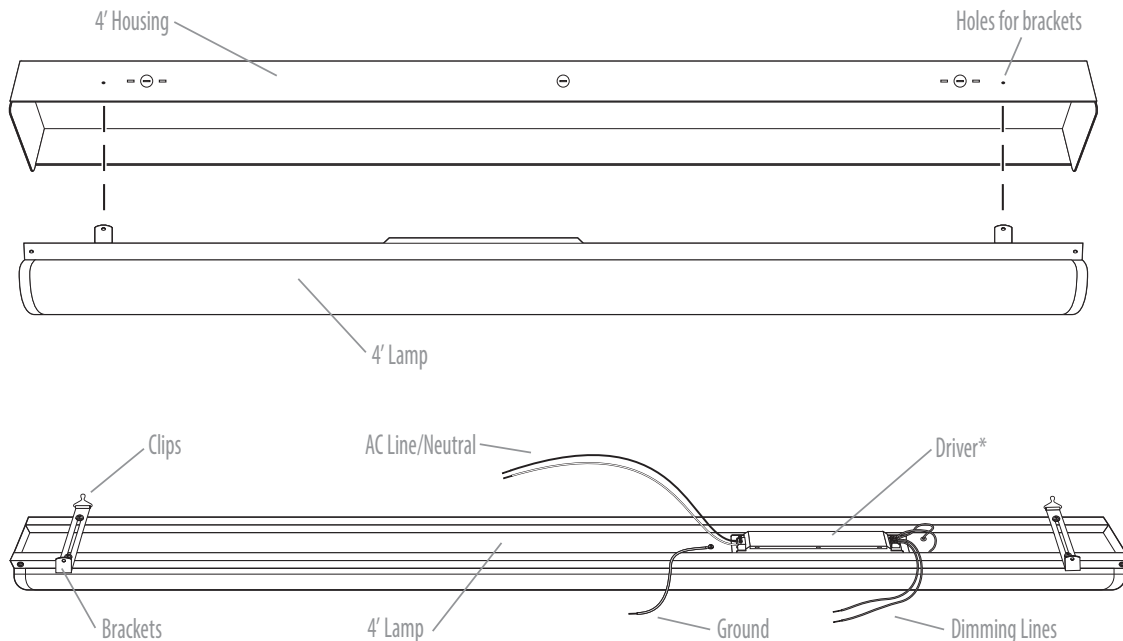

PRODUCT OVERVIEW