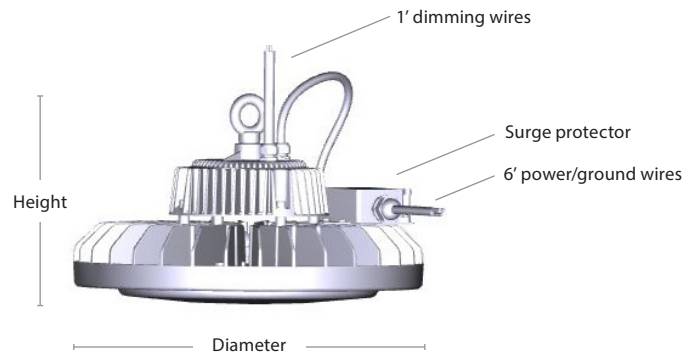

## MOUNTING

Round hook mounting

## SIZING

WATTAGE	HEIGHT	DIAMETER	WEIGHT
100W	5.35"	9.84"	6.2 lbs
150W	7.4"	11.02"	7 lbs
200W	7.4"	12.6"	9.5 lbs