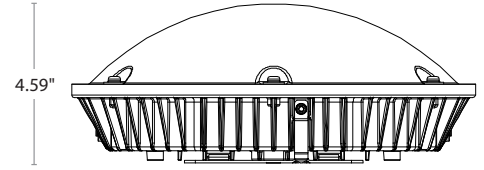

## SPECIFICATIONS

- Average Rated Life:** 50,000H
- CRI:** 83
- Power Factor:**  $\geq 0.95$
- Mounting:** Surface or pendant
- Beam Angle:** 160°
- Operating Temperature:** -4°F to 113°F
- Volts:** 120-277
- Dimming:** 0-10V