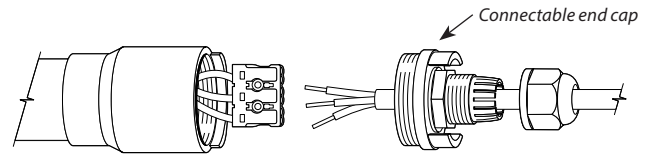

## CONNECTABILITY

The 4' model can be daisy chained, enabling coverage of a larger area from one power source.

Max number of fixtures that can be connected:

WATTS	MAX QUANTITY IN DAISY CHAIN
30	33

**Above:** The stock end cap has been removed and replaced with the connectable end cap, facilitating the connection between two fixtures while maintaining the same protection from the elements.