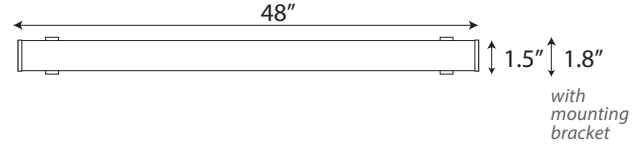

LED VAPOR TIGHT STRIP

SPECIFICATIONS

Average Rated Life: 50,000H

CRI: 80

Mounting: Stainless steel brackets

Power Factor: ≥0.91

Volts: 120-277

Beam Angle: 120°

IP Rating: 67

IK Rating: 10

Operating Temperature: -22°F to 113°F