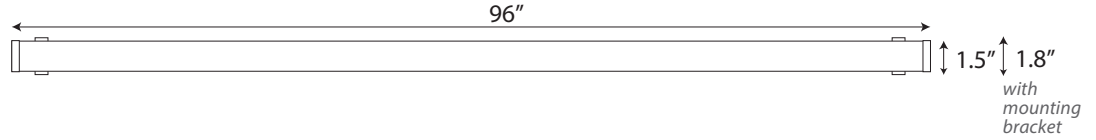

LED VAPOR TIGHT STRIP

SPECIFICATIONS

Average Rated Life: 50,000H

CRI: 80

Mounting: Stainless steel brackets

Power Factor: ≥0.91

Volts: 120-277

Beam Angle: 120°

IP Rating: 67

IK Rating: 10

Operating Temperature: -22°F to 113°F