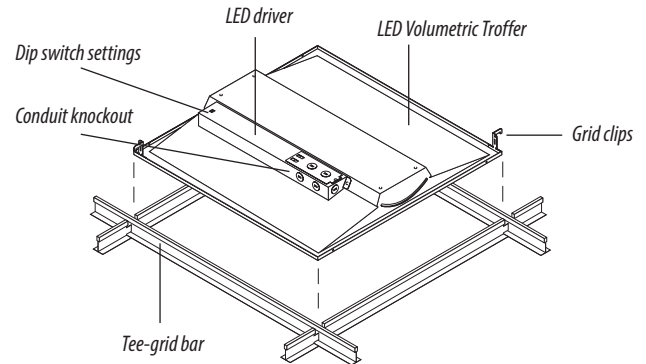

SPECIFICATIONS

Average rated life: 100,000 hours

Warranty: 10 years

Operating temperature: -4°F to 113°F

Surge protection: ANSI C82.77 compliant

Input voltage: 120-277V

Input frequency: 50/60Hz

Power factor: ≥0.95

CRI: 80

Rated lumen depreciation: L70 @ 100,000 hours

Standard dimming: 0-10VDC ANSI C137.x compliant

Minimum dimming: 0% of rated lumen LED drive current

Location rating: Damp

ETL listed: Yes

RoHS compliant: Yes

DLC rating: Premium

MOUNTING

Standard: T-bar grid (drop ceilings)

Wiring access: 1/2" trade size knockouts

ACCESSORIES

Emergency Battery Backup

PRODUCT OVERVIEW