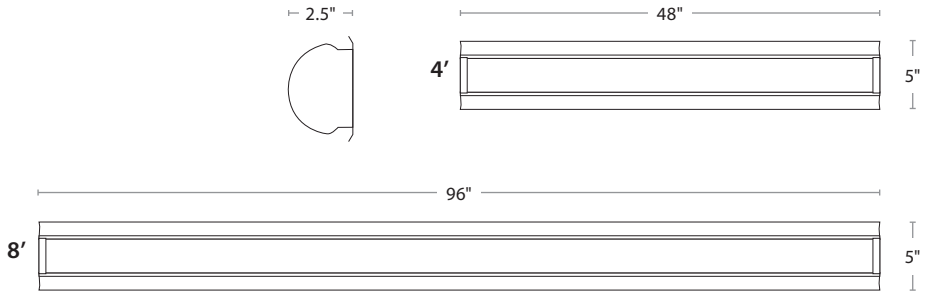

CRI: 80

Power Factor: ≥ 0.95

Beam Angle: 110°

Operating Temperature: -4°F to 113°F

Volts: 120-277

Dimming: 0-10V

Special Features for Easy Install:

Mounting hooks easily help hang retrofit to become hands free to finish installation.

Hands are free to affix retrofit mounting brackets into place. Groove in bracket reinforces strip wall for self-tapping screw insertion.

White mounting brackets attached to side of strip fixture for neat design.

ORDERING INFORMATION

4'

SIZE	WATTS	VOLTS	ORDERING CODE	DESCRIPTION	CCT (K)	LUMENS
4'	24	120-277	SR24UQS435DL	24W 4FT LED STRIP RETROFIT QC 3500K	3500	3,120
			SR24UQS440DL	24W 4FT LED STRIP RETROFIT QC 4000K	4000	3,120
			SR24UQS450DL	24W 4FT LED STRIP RETROFIT QC 5000K	5000	3,120
	30		SR30UQS435DI	30W 4FT LED STRIP RETROFIT QC 3500K	3500	3,900
			SR30UQS440DI	30W 4FT LED STRIP RETROFIT QC 4000K	4000	3,900
			SR30UQS450DI	30W 4FT LED STRIP RETROFIT QC 5000K	5000	3,900