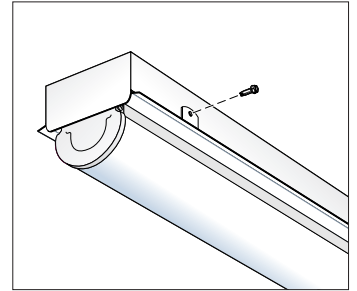

CRI: 80

Power Factor: ≥ 0.95

Beam Angle: 110°

Operating Temperature: -4°F to 113°F

Volts: 120-277

Dimming: 0-10V

Special Features for Easy Install:

Mounting hooks easily help hang retrofit to become hands free to finish installation.

Hands are free to affix retrofit mounting brackets into place. Groove in bracket reinforces strip wall for self-tapping screw insertion.

White mounting brackets attached to side of strip fixture for neat design.