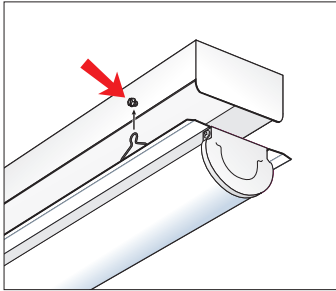

CRI: 80

Power Factor: ≥ 0.95

Beam Angle: 110°

Operating Temperature: -4°F to 113°F

Volts: 120-277

Dimming: 0-10V

Special Features for Easy Install:

Mounting hooks easily help hang retrofit to become hands free to finish installation.

Hands are free to affix retrofit mounting brackets into place. Groove in bracket reinforces strip wall for self-tapping screw insertion.

White mounting brackets attached to side of strip fixture for neat design.