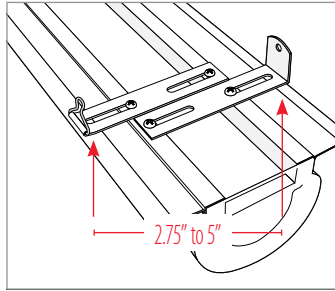

CRI: 80

Power Factor: ≥ 0.95

Beam Angle: 110°

Operating Temperature: -4°F to 113°F

Volts: 120-277

Dimming: 0-10V

Special Features for Easy Install:

Mounting hooks easily help hang retrofit to become hands free to finish installation.

Hands are free to affix retrofit mounting brackets into place. Groove in bracket reinforces strip wall for self-tapping screw insertion.

White mounting brackets attached to side of strip fixture for neat design.