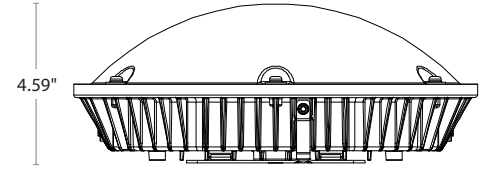

MARKETS

- Parking Garages
- Covered walkways
- Entranceways
- Canopies
- Soffits

APPLICATIONS

- Commercial
- Industrial
- Residential

LED ROUND HIGH BAY PL

SPECIFICATIONS

- Average Rated Life:** 50,000H
- CRI:** 83
- Power Factor:** ≥ 0.95
- Mounting:** Surface or pendant
- Beam Angle:** 160°
- Operating Temperature:** -4°F to 113°F
- Volts:** 120-277
- Dimming:** 0-10V